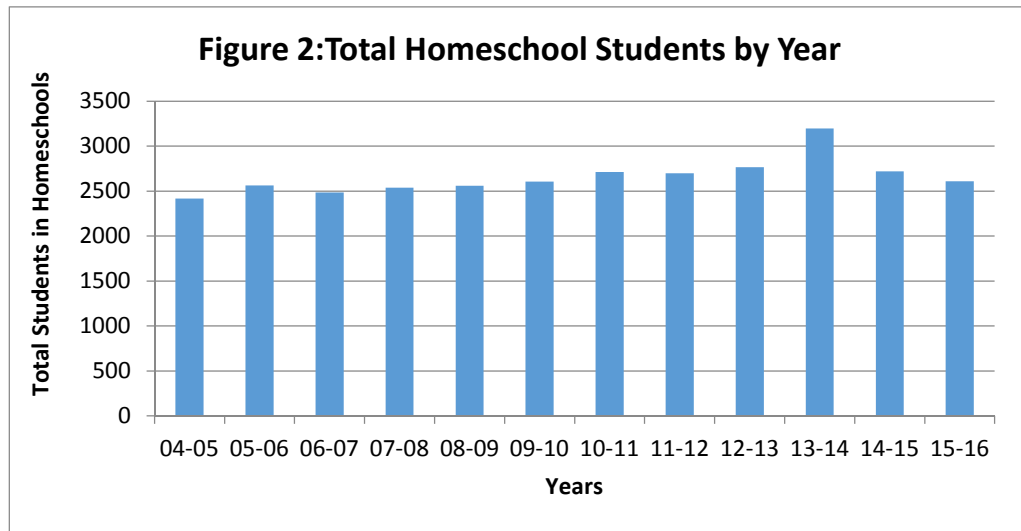

Table 11
Number of Homeschools and Homeschool Enrollment
Statewide 1991 through 2016

Year	Total Homeschools	% Change	Total Homeschool Enrollment	% Change
91-92	19		474	
92-93	30	57.9%	616	30.0%
93-94	42	40.0%	830	34.7%
94-95	59	40.5%	893	7.6%
95-96	74	25.4%	1,087	21.7%
96-97	98	32.4%	1,226	12.8%
97-98	137	39.8%	1,507	22.9%
98-99	199	45.3%	1,645	9.2%
99-00	284	42.7%	1,912	16.2%
00-01	390	37.3%	2,174	13.7%
01-02	502	28.7%	2,288	5.2%
02-03	635	26.5%	2,290	0.1%
03-04	726	14.3%	2,287	-0.1%
04-05	836	15.2%	2,418	5.7%
05-06	976	16.7%	2,563	6.0%
06-07	999	2.4%	2,484	-3.1%
07-08	1,025	2.6%	2,538	2.2%
08-09	1,073	4.7%	2,558	0.8%
09-10	1,140	6.2%	2,606	1.9%
10-11	1,162	1.9%	2,713	4.1%
11-12	1,140	-1.9%	2,700	-0.5%
12-13	985	-13.6%	2,765	2.4%
13-14	1,401	42.2%	3,196	15.6%
14-15	1,260	-10.1%	2,720	-14.9%
15-16	1,244	-1.3%	2,609	-4.1%
16-17	1,562	25.6%	3,051	16.9%