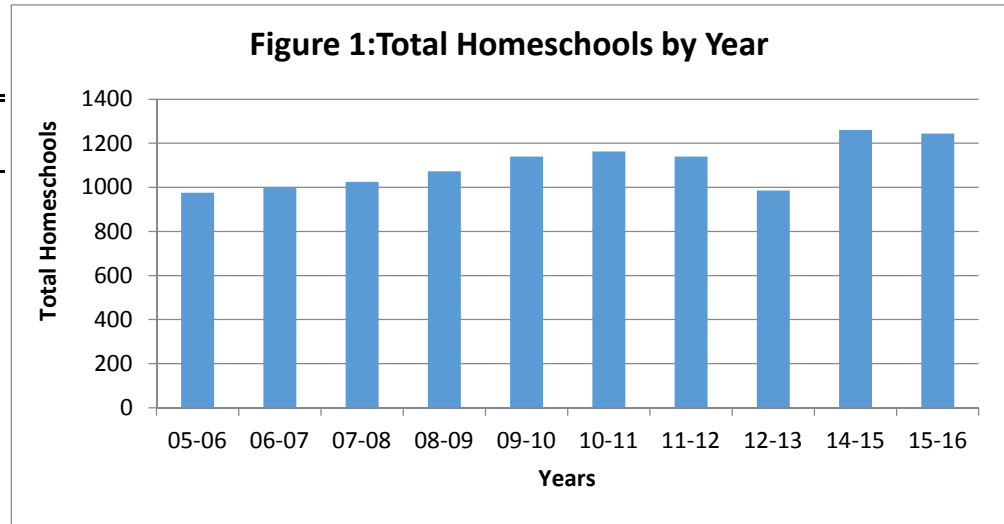

Table 11
Number of Homeschools and Homeschool Enrollment
Statewide 1991 through 2016

Year	Total Homeschools	% Change	Total Homeschool Enrollment	% Change
91-92	19		474	
92-93	30	57.9%	616	30.0%
93-94	42	40.0%	830	34.7%
94-95	59	40.5%	893	7.6%
95-96	74	25.4%	1,087	21.7%
96-97	98	32.4%	1,226	12.8%
97-98	137	39.8%	1,507	22.9%
98-99	199	45.3%	1,645	9.2%
99-00	284	42.7%	1,912	16.2%
00-01	390	37.3%	2,174	13.7%
01-02	502	28.7%	2,288	5.2%
02-03	635	26.5%	2,290	0.1%
03-04	726	14.3%	2,287	-0.1%
04-05	836	15.2%	2,418	5.7%
05-06	976	16.7%	2,563	6.0%
06-07	999	2.4%	2,484	-3.1%
07-08	1,025	2.6%	2,538	2.2%
08-09	1,073	4.7%	2,558	0.8%
09-10	1,140	6.2%	2,606	1.9%
10-11	1,162	1.9%	2,713	4.1%
11-12	1,140	-1.9%	2,700	-0.5%
12-13	985	-13.6%	2,765	2.4%
13-14	1,401	42.2%	3,196	15.6%
14-15	1,260	-10.1%	2,720	-14.9%
15-16	1,244	-1.3%	2,609	-4.1%
16-17	1,562	25.6%	3,051	16.9%